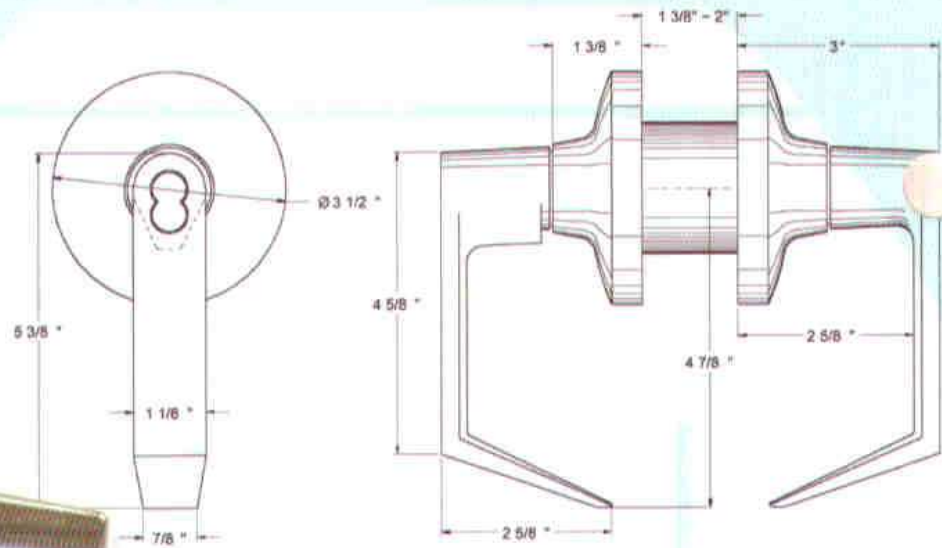

The Doral Lock Professional Series brings the highest quality engineering to its line of Grade 1 & 2 commercial locks, door closers and bath hardware.