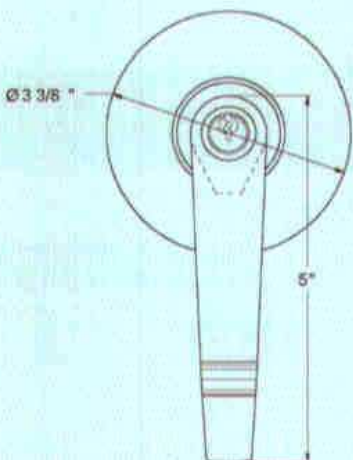

The Doral Lock Professional Series brings the highest quality engineering to its line of Grade 1 & 2 commercial locks, door closers and bath hardware.