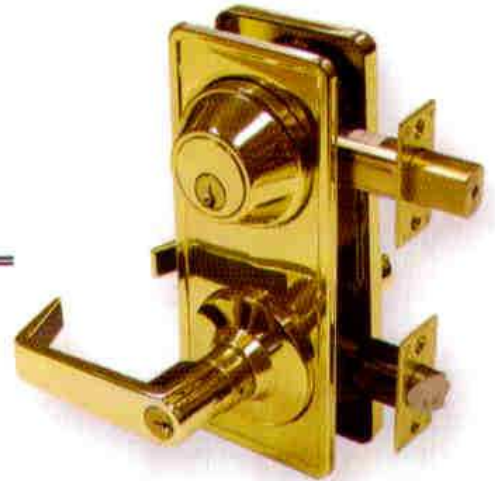

SPECIFICATIONS

- Door thickness: 1-3/8" to 2"
- Backset: 2-3/4" standard. 2-3/8" backset drive-in latch available
- Cylinder: 6-pin solid brass "C" keyway standard
- Deadbolt latch UL listed, 1" throw

-
- Door thickness: 1-3/8" to 1-3/4"
 - Backset: 2-3/4" standard. Latch for 2-3/8" backset available. UL listed.
 - Cylinder: 6-pin solid brass "C" keyway standard
 - Deadbolt latch UL listed, 1" throw
 - Latch Bolt: UL listed, chrome plated 1/2" throw
 - Center-to-center: 4"

STANDARD CORE

- Non-handed Clutch system lever
- Door thickness: 1-3/8" to 2"
- Backset: 2-3/4" standard. 2-3/8" backset latch available
- Latch Bolt: UL listed, chrome plated 1/2" throw
- Strike: ANSI 1-1/4" x 4-7/8" x 1-1/4" lip-to-center
- Cylinder: 6-pin solid brass "C" keyway standard
- Removable through-bolts.

INTERCHANGEABLE CORE (IC)

- Locks are prepped for a small format IC core.
- Compatible with Schlage, Best, Falcon, and Arrow cores.
- Locks are supplied less core.
- Other specs. same as above.

The Doral Lock Professional Series brings the highest quality engineering to its line of Grade 1 & 2 commercial locks, door closers and bath hardware.

Doral Lock

PROFESSIONAL SERIES

commercial grade door hardware

Specifications:

Housing

Cold rolled steel and zinc dichromate finish for rust resistance. Door prep is a 2-1/8" bore, with 1/8" holes for through-bolts at 12 o'clock and 6 o'clock positions. Through-bolts fixed for Grade 1 and removable for Grade 2.