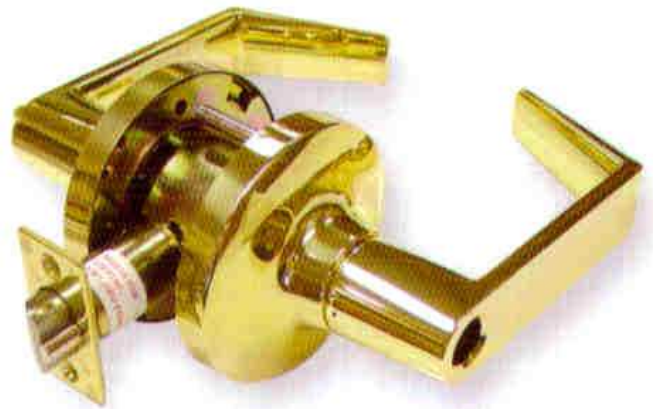

STANDARD CORE

- -Non-handed Clutch system lever
- -Door thickness: 1-3/8" to 2"
- -Backset: 2-3/4" standard. 2-3/8" backset latch available
- -Latch Bolt: UL listed, chrome plated 1/2" throw
- -Strike: ANSI 1-1/4" x 4-7/8" x 1-1/4" lip-to-center
- -Cylinder: 6-pin solid brass "C" keyway standard