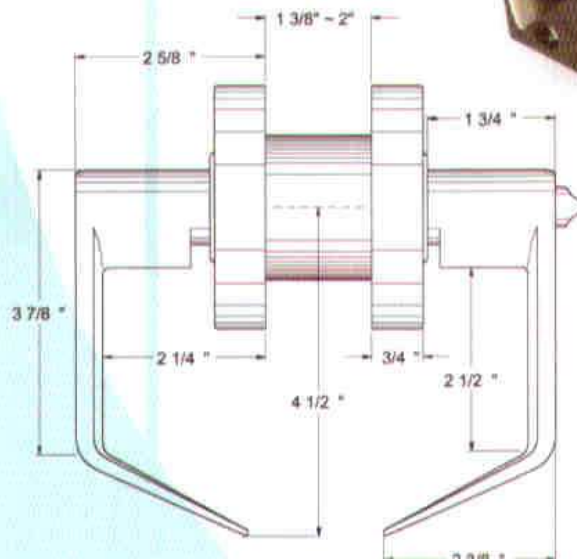

The Doral Lock Professional Series brings the highest quality engineering to its line of Grade 1 & 2 commercial locks, door closers and bath hardware.