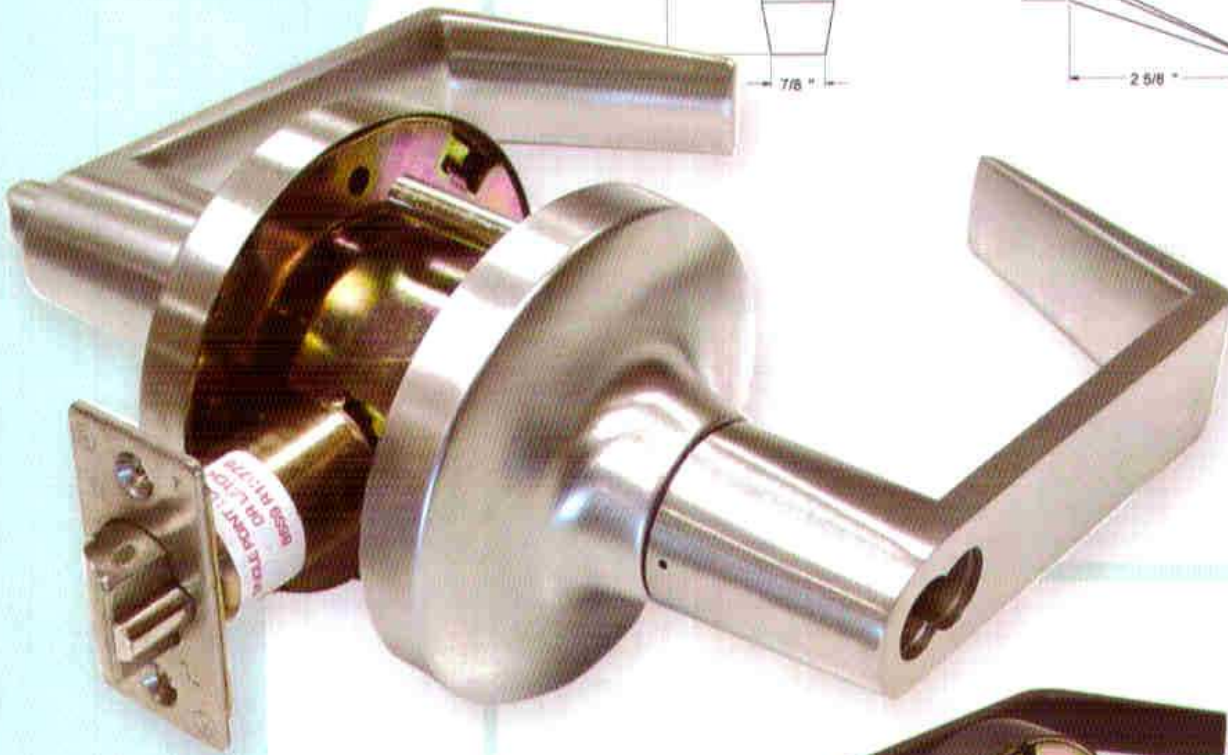

SPECIFICATIONS

- Door thickness: 1-3/8" to 2"
- Backset: 2-3/4" standard. 2-3/8" backset drive-in latch available
- Cylinder: 6-pin solid brass "C" keyway standard
- Deadbolt latch UL listed, 1" throw

-
- Door thickness: 1-3/8" to 1-3/4"
 - Backset: 2-3/4" standard. Latch for 2-3/8" backset available. UL listed.
 - Cylinder: 6-pin solid brass "C" keyway standard
 - Deadbolt latch UL listed, 1" throw
 - Latch Bolt: UL listed, chrome plated 1/2" throw
 - Center-to-center: 4"

STANDARD CORE

- Non-handed Clutch system lever
- Door thickness: 1-3/8" to 2"
- Backset: 2-3/4" standard. 2-3/8" backset latch available
- Latch Bolt: UL listed, chrome plated 1/2" throw
- Strike: ANSI 1-1/4" x 4-7/8" x 1-1/4" lip-to-center
- Cylinder: 6-pin solid brass "C" keyway standard
- Removable through-bolts.

INTERCHANGEABLE CORE (IC)

- Locks are prepped for a small format IC core.
- Compatible with Schlage, Best, Falcon, and Arrow cores.
- Locks are supplied less core.
- Other specs. same as above.

The Doral Lock Professional Series brings the highest quality engineering to its line of Grade 1 & 2 commercial locks, door closers and bath hardware.